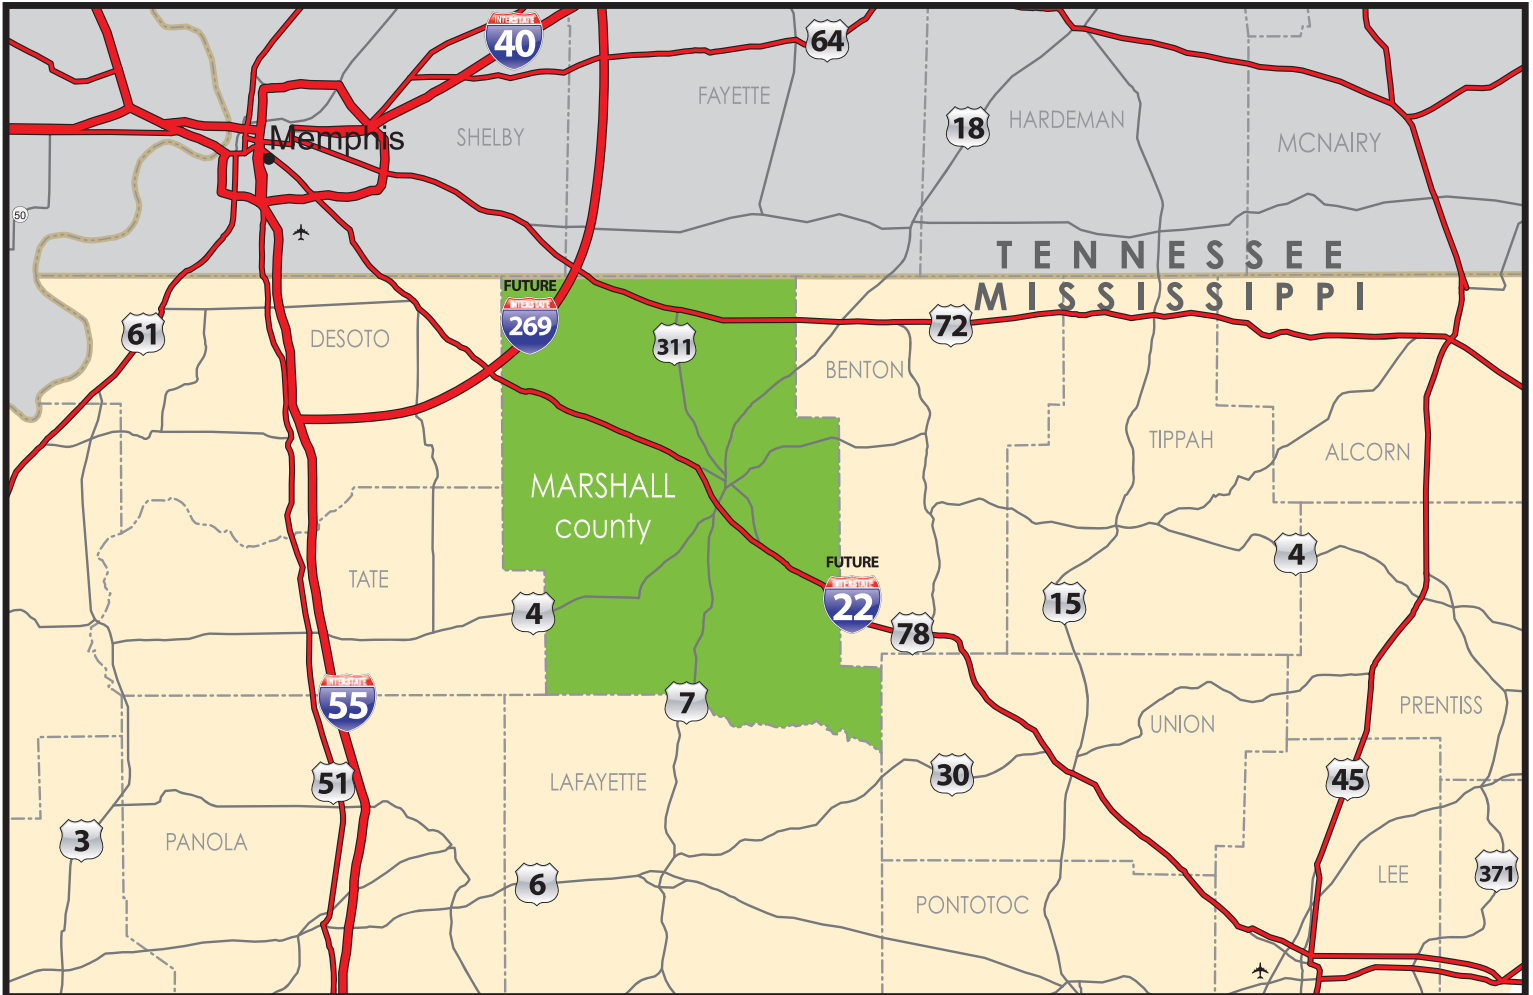

Marshall County

INDUSTRIAL DEVELOPMENT AUTHORITY

520 J. M. Ash Drive
Holly Springs MS 38635
PHONE 662-252-3916
FAX 662-252-7168
mcida@marshallcoms.com
www.marshallcoms.com

Marshall County Major Highways

 - to be constructed in 2011

  - US 78 to be converted to I-22 in 2011

-  Interstate Highways
-  U.S. Highways
-  State Highways